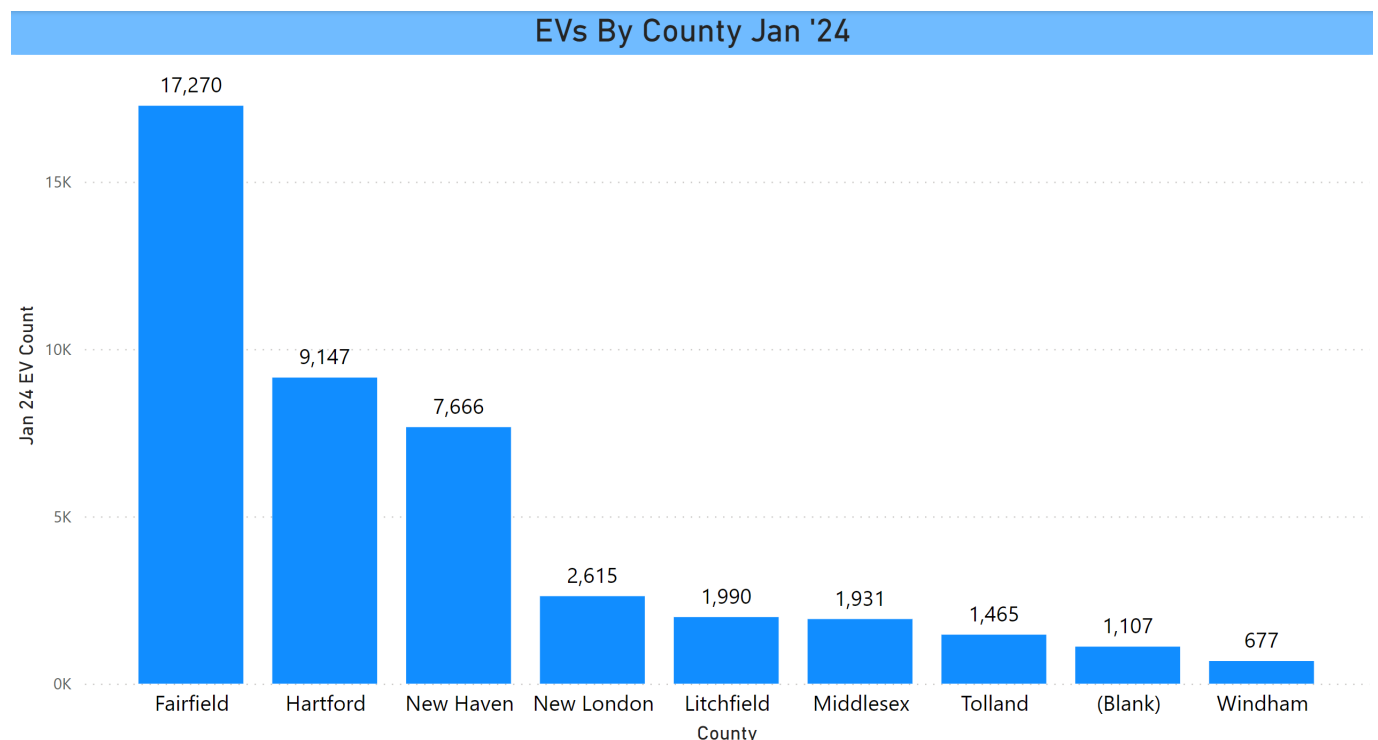

Where the EVs Are 2024

The map at the top of the page depicts the EV count by city. The bubble size reflects the overall count and the pie wedges show BEV (light blue) and PHEV (dark blue).

Not all of the charts below have numbers due to the space constraints of a static screenshot. We will be publishing an updated dashboard (tbd) with full interactivity and slicers. If anyone needs a number, please reach out to the club at info@evclubct.com.

The source for the data is the DMV, but it was accessed via the Atlas EV Hub.

EVs by County

Fairfield County continues to be EV central for CT. The other counties retain the same rank as one year ago.

EV Counts by City

Below are the EV counts by city, followed by the trend for each city starting with January 2022 (5 waves of data). You will note a fairly large bar labeled “blank.” This is due to a combination of vehicles in the file having blank geo records and some others listed with zip codes that aren’t in CT. The file comes to us by zip code (now anyway, it wasn’t always the case) and so when it gets married to the city, it reverts to a “blank” label. It is, apparently, possible for the DMV to maintain a record of a vehicle garaged in the state with an out of state zip. The relatively high number for Windsor Locks, we think, represents airport rentals. The fact that it is trending slightly downward may reflect Hertz shedding EVs.

Greenwich leads with 2542 EVs. Stamford, Westport, Fairfield, and West Hartford round out the top 5 cities.

EV Count by City Trend Jan '22 - Jan '24

● Jan 22 EV Count
 ● Jul 22 EV Count
 ● Jan 23 EV Count
 ● Jul 23 EV Count
 ● Jan 24 EV Count