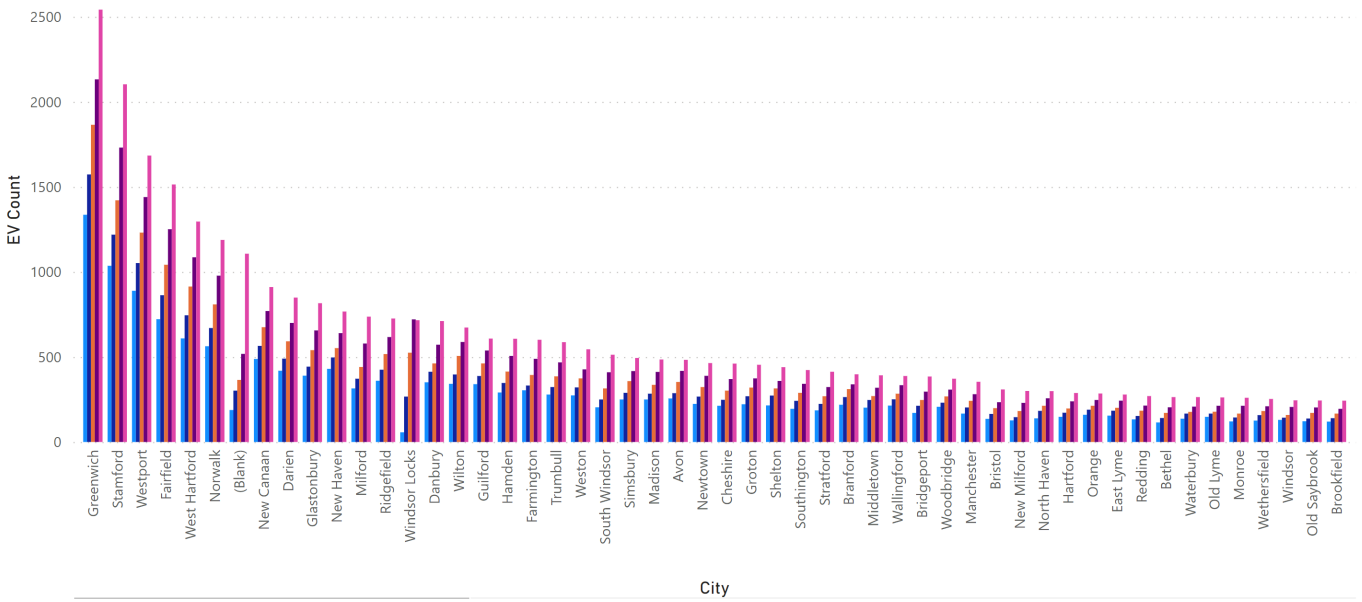

Where the EVs Are 2024

The map at the top of the page depicts the EV count by city. The bubble size reflects the overall count and the pie wedges show BEV (light blue) and PHEV (dark blue).

Not all of the charts below have numbers due to the space constraints of a static screenshot. We will be publishing an updated dashboard (tbd) with full interactivity and slicers. If anyone needs a number, please reach out to the club at info@evclubct.com.

The source for the data is the DMV, but it was accessed via the Atlas EV Hub.

EVs by County

Fairfield County continues to be EV central for CT. The other counties retain the same rank as one year ago.

EV Counts by City

Below are the EV counts by city, followed by the trend for each city starting with January 2022 (5 waves of data). You will note a fairly large bar labeled “blank.” This is due to a combination of vehicles in the file having blank geo records and some others listed with zip codes that aren’t in CT. The file comes to us by zip code (now anyway, it wasn’t always the case) and so when it gets married to the city, it reverts to a “blank” label. It is, apparently, possible for the DMV to maintain a record of a vehicle garaged in the state with an out of state zip. The relatively high number for Windsor Locks, we think, represents airport rentals. The fact that it is trending slightly downward may reflect Hertz shedding EVs.

Greenwich leads with 2542 EVs. Stamford, Westport, Fairfield, and West Hartford round out the top 5 cities.

EV Count by City Trend Jan '22 - Jan '24

● Jan 22 EV Count
 ● Jul 22 EV Count
 ● Jan 23 EV Count
 ● Jul 23 EV Count
 ● Jan 24 EV Count