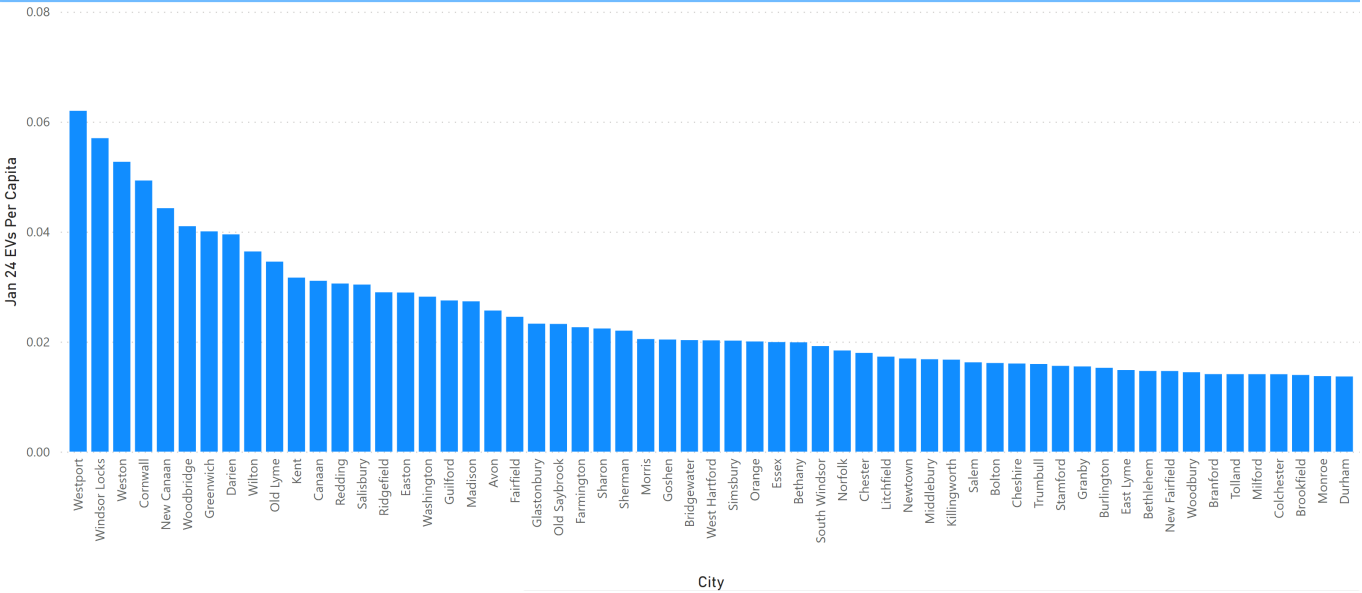

Jan 24 EVs Per Capita by City