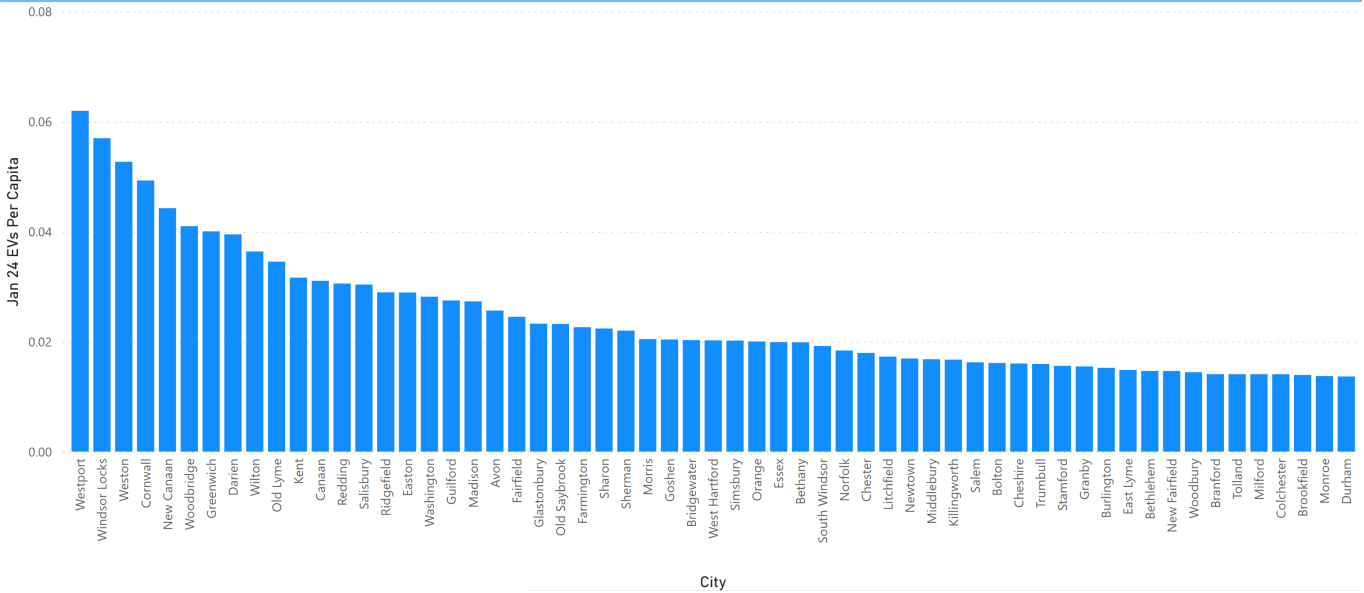

Jan 24 EVs Per Capita by City