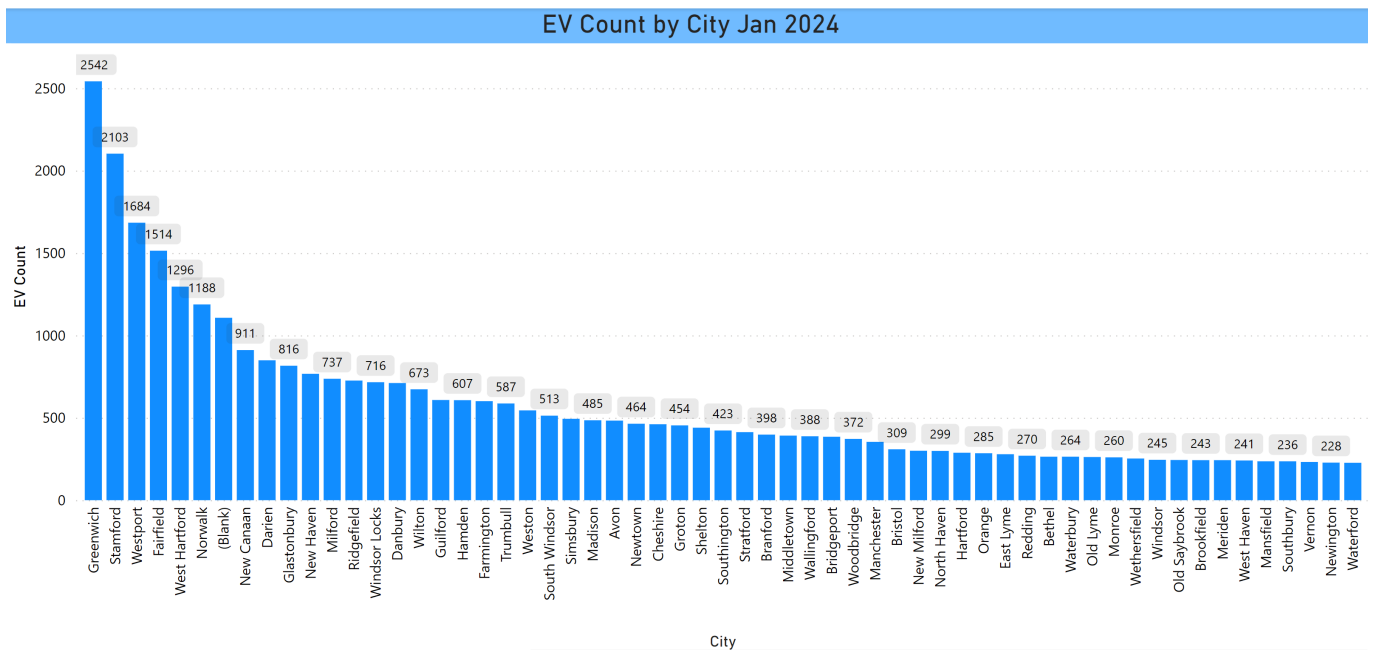

EV Counts by City

Below are the EV counts by city, followed by the trend for each city starting with January 2022 (5 waves of data). You will note a fairly large bar labeled “blank.” This is due to a combination of vehicles in the file having blank geo records and some others listed with zip codes that aren’t in CT. The file comes to us by zip code (now anyway, it wasn’t always the case) and so when it gets married to the city, it reverts to a “blank” label. It is, apparently, possible for the DMV to maintain a record of a vehicle garaged in the state with an out of state zip. The relatively high number for Windsor Locks, we think, represents airport rentals. The fact that it is trending slightly downward may reflect Hertz shedding EVs.

Greenwich leads with 2542 EVs. Stamford, Westport, Fairfield, and West Hartford round out the top 5 cities.