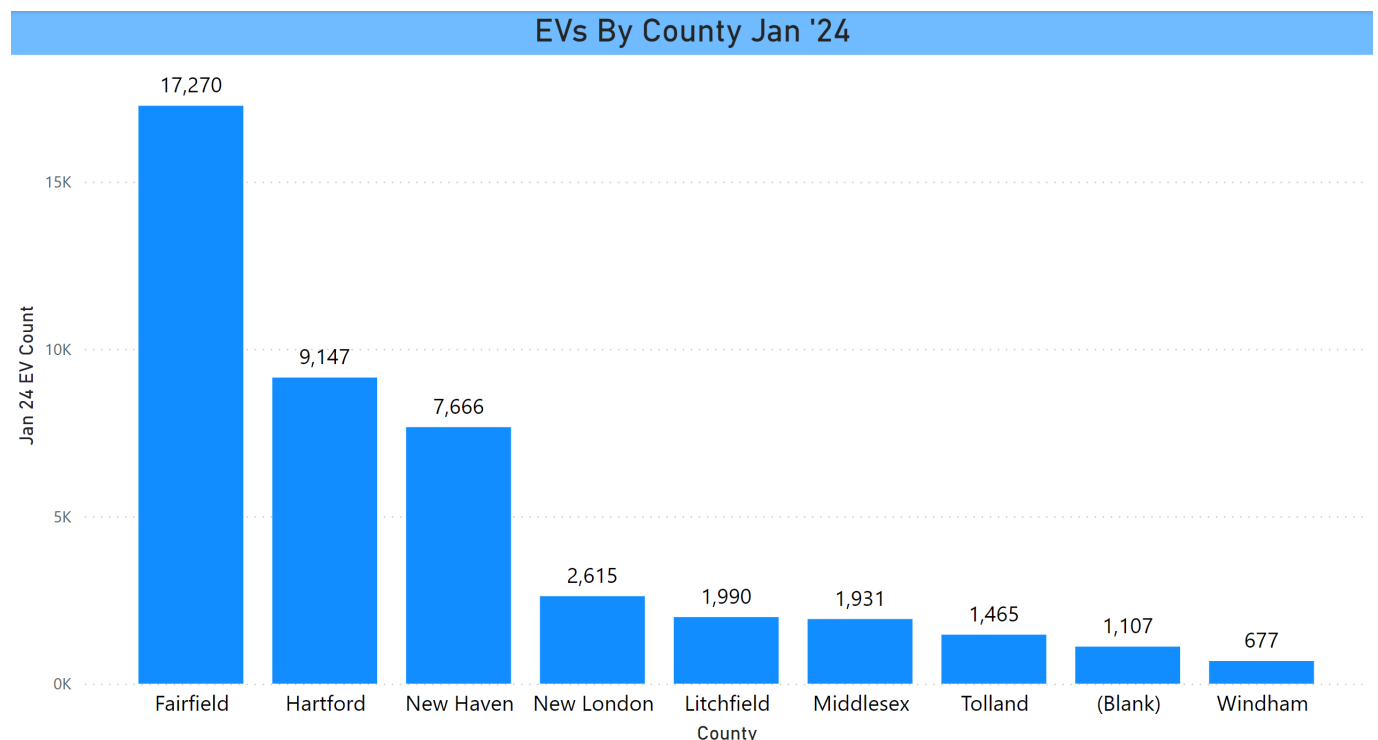

Where the EVs Are 2024

The map at the top of the page depicts the EV count by city. The bubble size reflects the overall count and the pie wedges show BEV (light blue) and PHEV (dark blue).

Not all of the charts below have numbers due to the space constraints of a static screenshot. We will be publishing an updated dashboard (tbd) with full interactivity and slicers. If anyone needs a number, please reach out to the club at info@evclubct.com.

The source for the data is the DMV, but it was accessed via the Atlas EV Hub.

EVs by County

Fairfield County continues to be EV central for CT. The other counties retain the same rank as one year ago.

EV Counts by City

Below are the EV counts by city, followed by the trend for each city starting with January 2022 (5 waves of data). You will note a fairly large bar labeled “blank.” This is due to a combination of vehicles in the file having blank geo records and some others listed with zip codes that aren’t in CT. The file comes to us by zip code (now anyway, it wasn’t always the case) and so when it gets married to the city, it reverts to a “blank” label. It is, apparently, possible for the DMV to maintain a record of a vehicle garaged in the state with an out of state zip. The relatively high number for Windsor Locks, we think, represents airport rentals. The fact that it is trending slightly downward may reflect Hertz shedding EVs.

Greenwich leads with 2542 EVs. Stamford, Westport, Fairfield, and West Hartford round out the top 5 cities.

EV Count by City Trend Jan '22 - Jan '24

■ Jan 22 EV Count
 ■ Jul 22 EV Count
 ■ Jan 23 EV Count
 ■ Jul 23 EV Count
 ■ Jan 24 EV Count