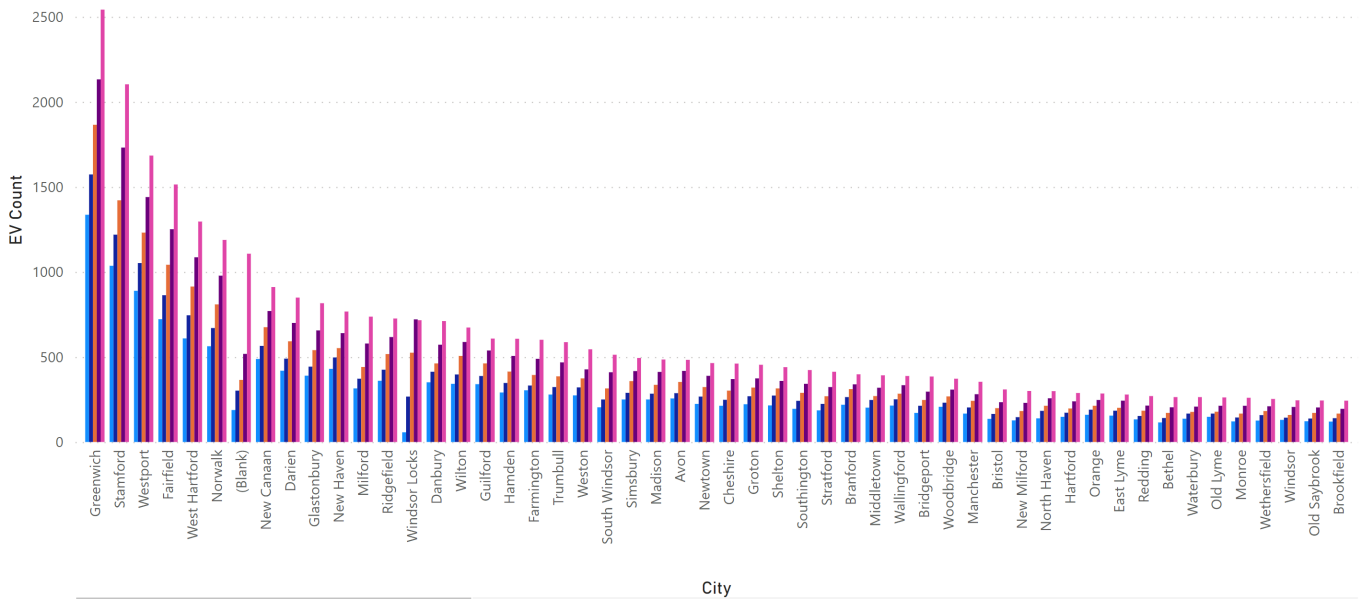

Where the EVs Are 2024

The map at the top of the page depicts the EV count by city. The bubble size reflects the overall count and the pie wedges show BEV (light blue) and PHEV (dark blue).

Not all of the charts below have numbers due to the space constraints of a static screenshot. We will be publishing an updated dashboard (tbd) with full interactivity and slicers. If anyone needs a number, please reach out to the club at info@evclubct.com.

The source for the data is the DMV, but it was accessed via the Atlas EV Hub.

EVs by County

Fairfield County continues to be EV central for CT. The other counties retain the same rank as one year ago.

EV Counts by City

Below are the EV counts by city, followed by the trend for each city starting with January 2022 (5 waves of data). You will note a fairly large bar labeled “blank.” This is due to a combination of vehicles in the file having blank geo records and some others listed with zip codes that aren’t in CT. The file comes to us by zip code (now anyway, it wasn’t always the case) and so when it gets married to the city, it reverts to a “blank” label. It is, apparently, possible for the DMV to maintain a record of a vehicle garaged in the state with an out of state zip. The relatively high number for Windsor Locks, we think, represents airport rentals. The fact that it is trending slightly downward may reflect Hertz shedding EVs.

Greenwich leads with 2542 EVs. Stamford, Westport, Fairfield, and West Hartford round out the top 5 cities.

EV Count by City Trend Jan '22 - Jan '24

■ Jan 22 EV Count
 ■ Jul 22 EV Count
 ■ Jan 23 EV Count
 ■ Jul 23 EV Count
 ■ Jan 24 EV Count