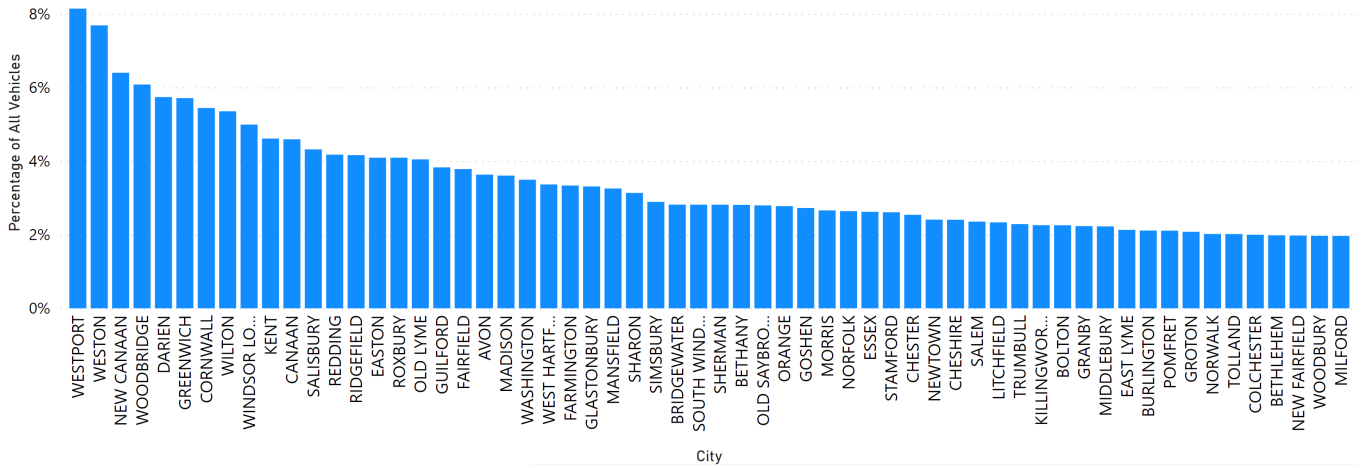

EVs as % of All Vehicles July 2023